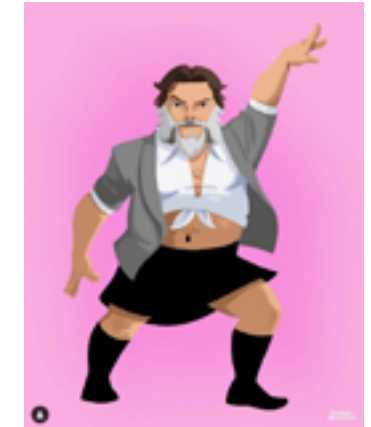

**BABY ONE
MORE TIME**

30 cm x 40 cm
digital art